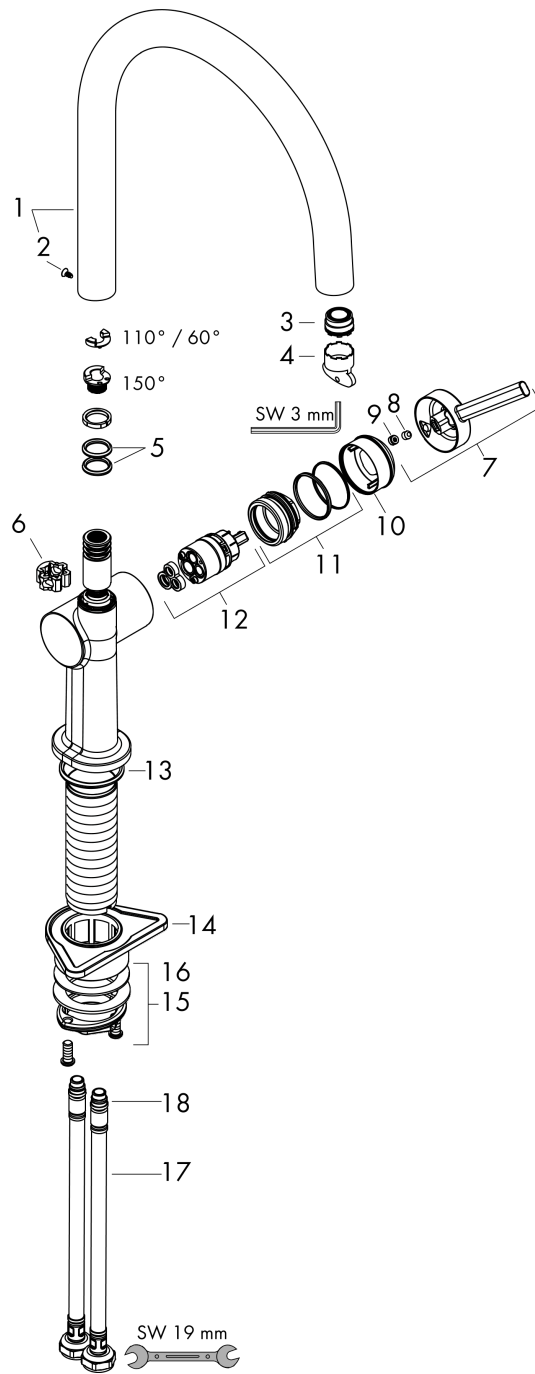

Talis M54

Single lever kitchen mixer 220, 1jet

Surfaces: **Chrome** Article Number: **72804000**

Description

product features

- ComfortZone 220
- swivel range adjustable in 4 steps 60°, 110°, 150° or 360°
- laminar spray
- connection dimension: DN15
- maximum flow rate at 3 bar: 9 l/min
- ceramic cartridge
- connection type: G 3/8 connections
- temperature limitation adjustable
- suitable for continuous flow water heaters
- tap hole with Ø 35 mm required

Technology

Design awards

reddot winner 2020

Product image

Scale drawing

Flowchart

Talis M54
Single lever kitchen mixer 220, 1jet
 Surfaces: **Chrome** Article Number: **72804000**

Exploded Drawing

Year of production: >04/21

Talis M54
Single lever kitchen mixer 220, 1jet
 Surfaces: **Chrome** Article Number: **72804000**

Spare part list

Year of production: >04/21

Pos.	Description	Article Number	Price	PU
1	spout cpl.	93757000	-	1
2	screw	94319000	-	1
3	spray former	93748000	-	1
4	service tool	93750000	-	1
5	O-Ring 14x2,5	98189000	-	1
6	axialring	97558000	-	1
7	handle	93736000	-	1
8	hollow set screw M5x5	98446000	-	1
9	screw cover	93735610	-	1
10	flange	93737000	-	1
11	nut	93738000	-	1
12	cartridge, assy	93760000	-	1
13	O-ring 36x3	98052000	-	1
14	support	97523000	-	1
15	fixing set (Ø 34)	95049000	-	1
16	lever collar	97548000	-	1
17	connection hose 900 mm M8x0,75 G3/8	93746000	-	1
18	O-ring 6,6x1,6	93019000	-	1