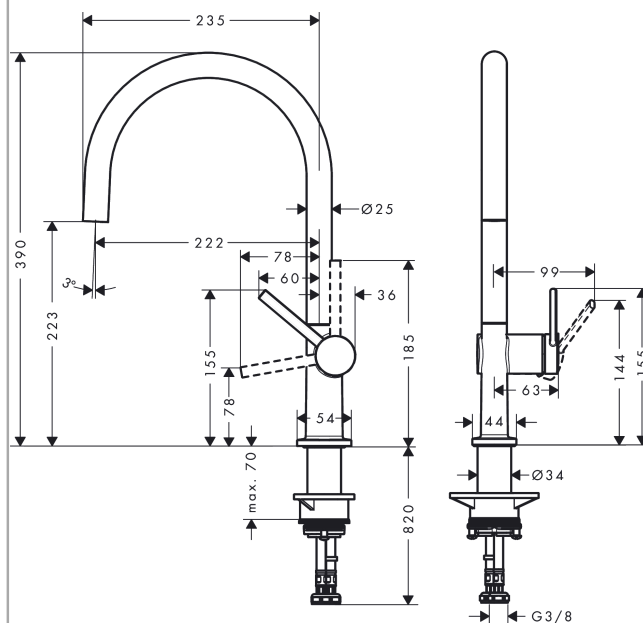

Talis M54

Single lever kitchen mixer 220, 1jet

Surfaces: **Chrome** Article Number: **72804000**

Description

product features

- ComfortZone 220
- swivel range adjustable in 4 steps 60°, 110°, 150° or 360°
- laminar spray
- connection dimension: DN15
- maximum flow rate at 3 bar: 9 l/min
- ceramic cartridge
- connection type: G 3/8 connections
- temperature limitation adjustable
- suitable for continuous flow water heaters
- tap hole with Ø 35 mm required

Technology

Design awards

reddot winner 2020

Product image

Scale drawing

Flowchart

Talis M54
Single lever kitchen mixer 220, 1jet
 Surfaces: **Chrome** Article Number: **72804000**

Exploded Drawing

Year of production: >04/21

Talis M54
Single lever kitchen mixer 220, 1jet
 Surfaces: **Chrome** Article Number: **72804000**

Spare part list

Year of production: >04/21

Pos.	Description	Article Number	Price	PU
1	spout cpl.	93757000	-	1
2	screw	94319000	-	1
3	spray former	93748000	-	1
4	service tool	93750000	-	1
5	O-Ring 14x2,5	98189000	-	1
6	axialring	97558000	-	1
7	handle	93736000	-	1
8	hollow set screw M5x5	98446000	-	1
9	screw cover	93735610	-	1
10	flange	93737000	-	1
11	nut	93738000	-	1
12	cartridge, assy	93760000	-	1
13	O-ring 36x3	98052000	-	1
14	support	97523000	-	1
15	fixing set (Ø 34)	95049000	-	1
16	lever collar	97548000	-	1
17	connection hose 900 mm M8x0,75 G3/8	93746000	-	1
18	O-ring 6,6x1,6	93019000	-	1