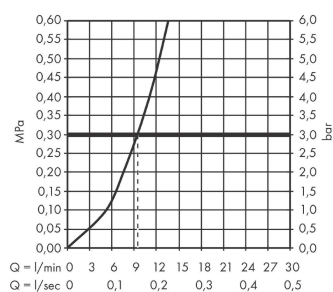

Talis M54

Single lever kitchen mixer 220, 1jet

Surfaces: **Chrome** Article Number: **72804000**

Description

product features

- ComfortZone 220
- swivel range adjustable in 4 steps 60°, 110°, 150° or 360°
- laminar spray
- connection dimension: DN15
- maximum flow rate at 3 bar: 9 l/min
- ceramic cartridge
- connection type: G 3/8 connections
- temperature limitation adjustable
- suitable for continuous flow water heaters
- tap hole with Ø 35 mm required

Technology

Design awards

reddot winner 2020

Product image

Scale drawing

Flowchart

Talis M54
Single lever kitchen mixer 220, 1jet
 Surfaces: **Chrome** Article Number: **72804000**

Exploded Drawing